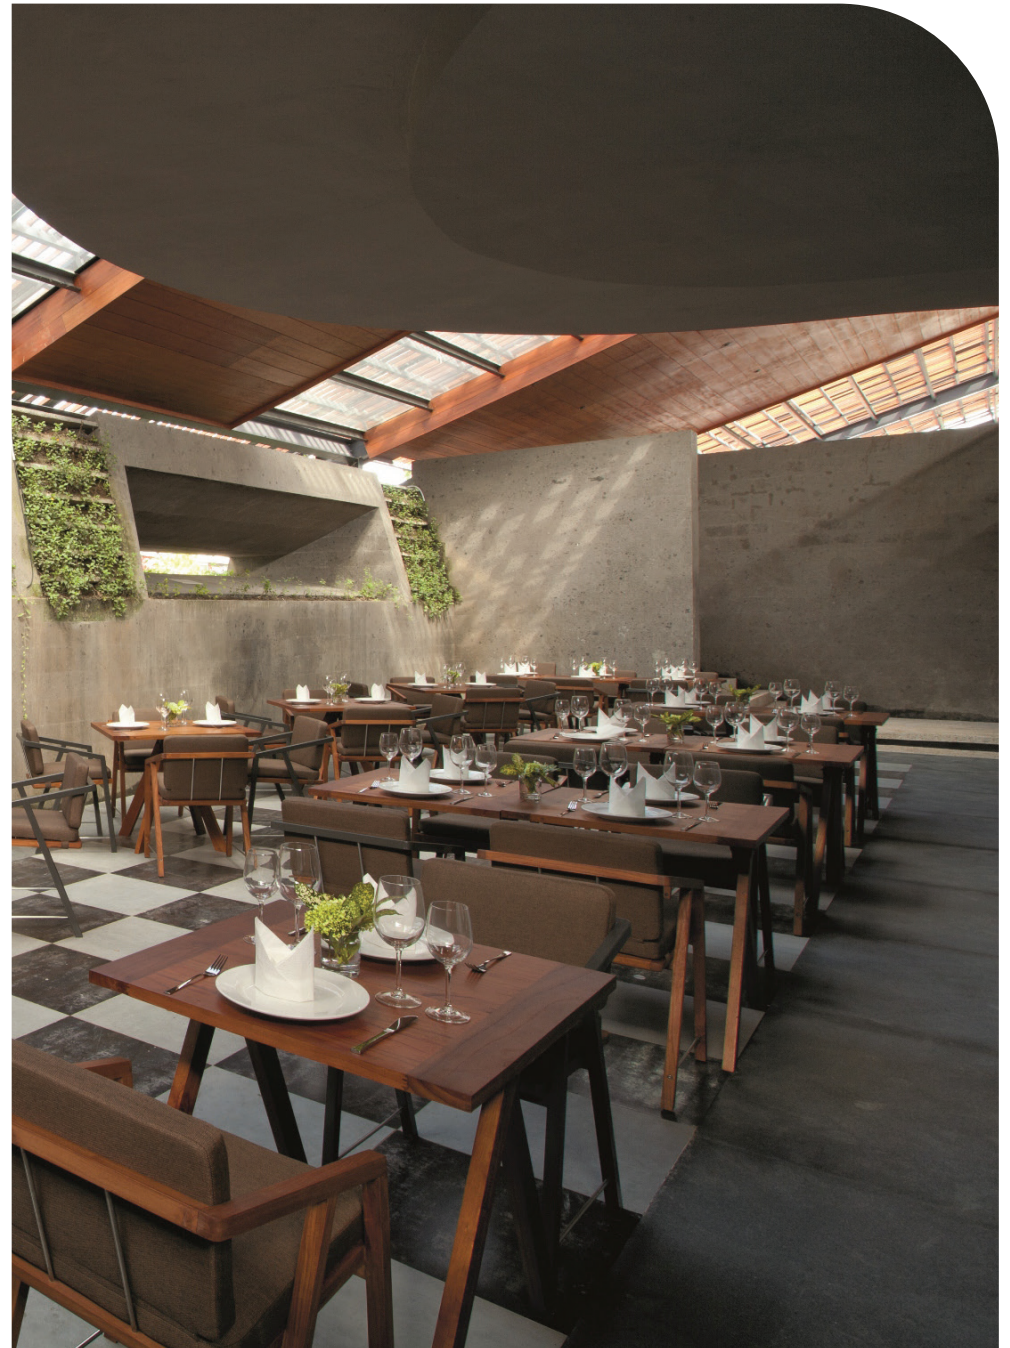

VILLA NISHA

Scope: Design and Supply
Rooms: 6
Location: Glenorchy, New Zealand

RESTAURANT

Pojects

GONG RESTAURANT

Scope: Supply & Installation
Location: Bali, Indonesia

ITINERANT SPIRITS

Scope: Supply
Location: Ballarat, Australia

YELLOW FIN HORSE BY ELSE RETREAT

Scope: Supply
Location: Kuala Lumpur, Malaysia

MAMASAN

Scope: Supply
Location: Bali, Indonesia

FIREPLACE BY BEDROCK

Scope: Design & Supply
Location: Singapore

JIAK KIM HOUSE