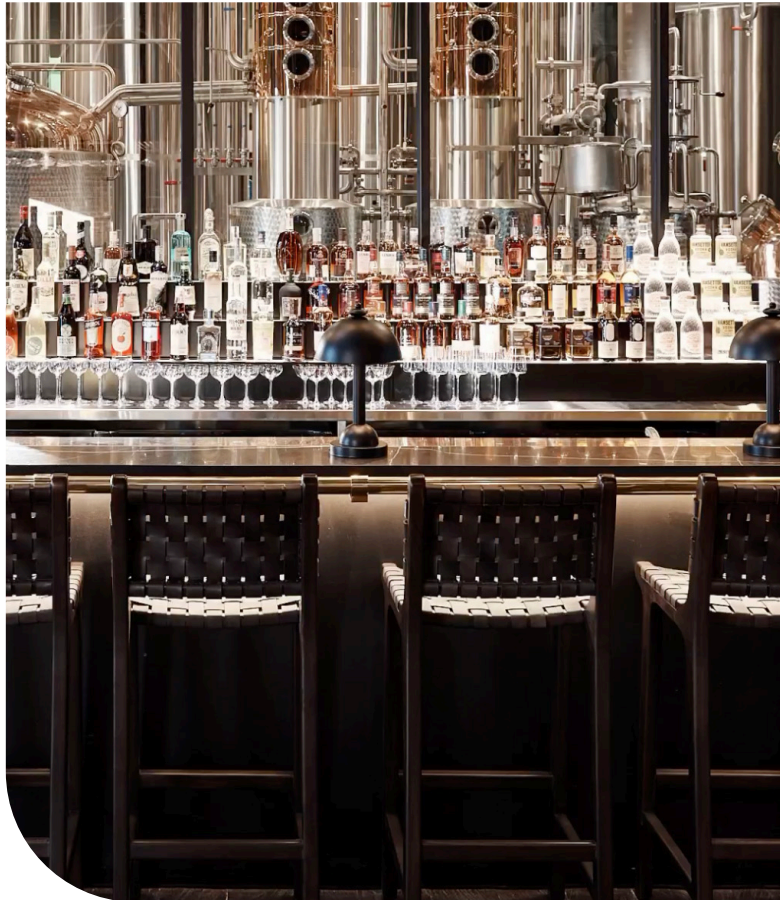

VILLA NISHA

Scope: Design and Supply
Rooms: 6
Location: Glenorchy, New Zealand

RESTAURANT

Pojects

GONG RESTAURANT

Scope: Supply & Installation
Location: Bali, Indonesia

ITINERANT SPIRITS

Scope: Supply
Location: Ballarat, Australia